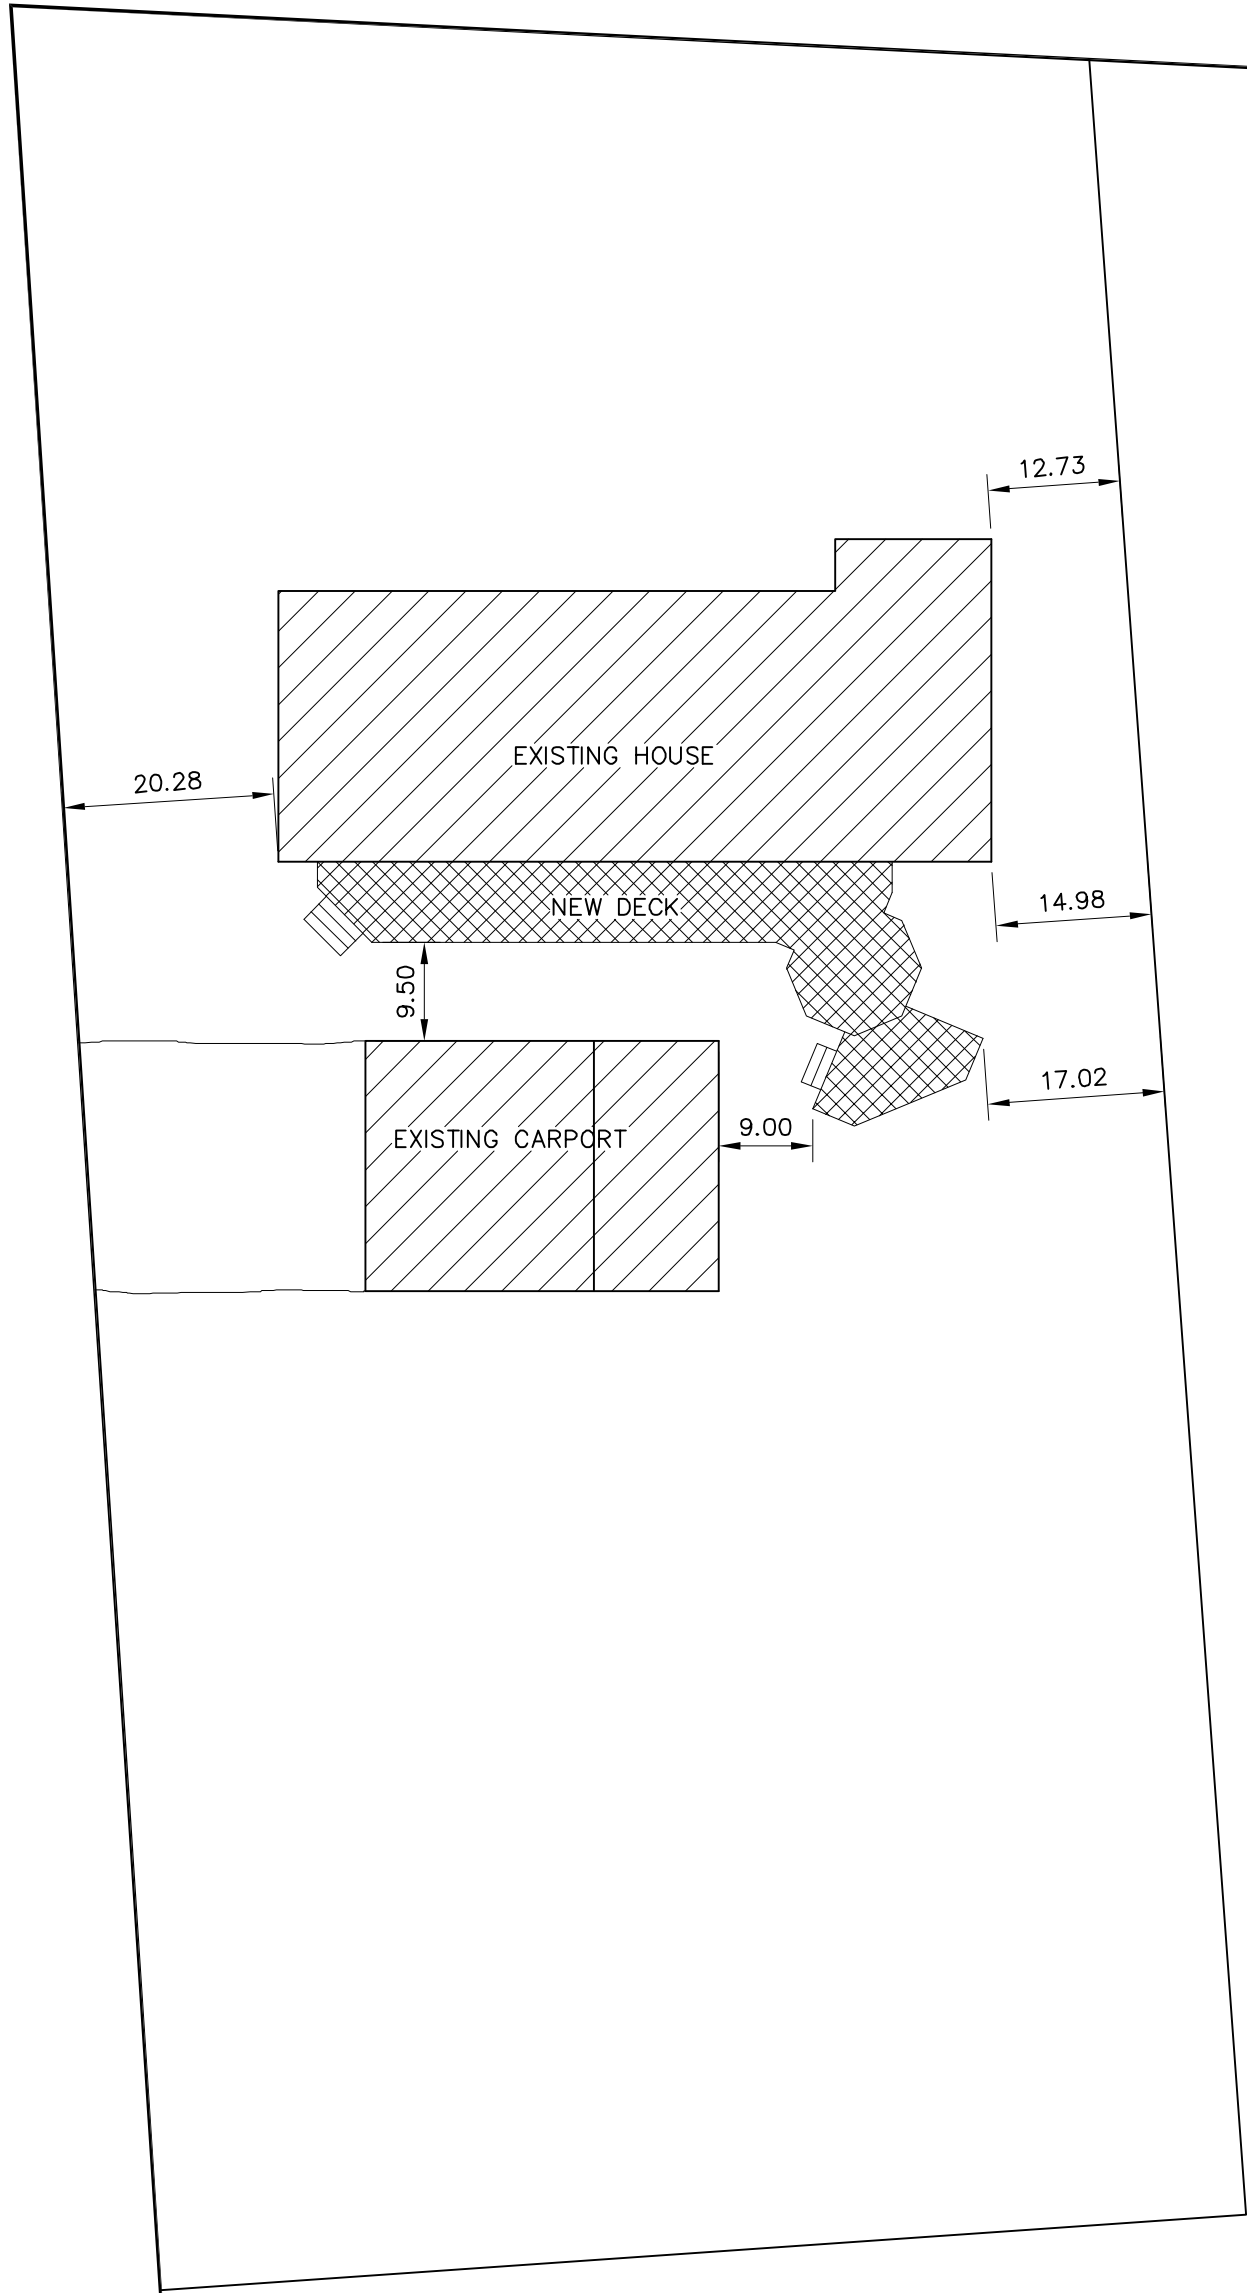

DRIVE

STREET

A PLAN VIEW OF DECK  
 D-1 SCALE: 1/2" = 1'-0"

A PLAN VIEW OF DECK  
D-1 SCALE: 1/2" = 1'-0"

A PLAN VIEW OF DECK  
 D-1 SCALE: 1/2" = 1'-0"