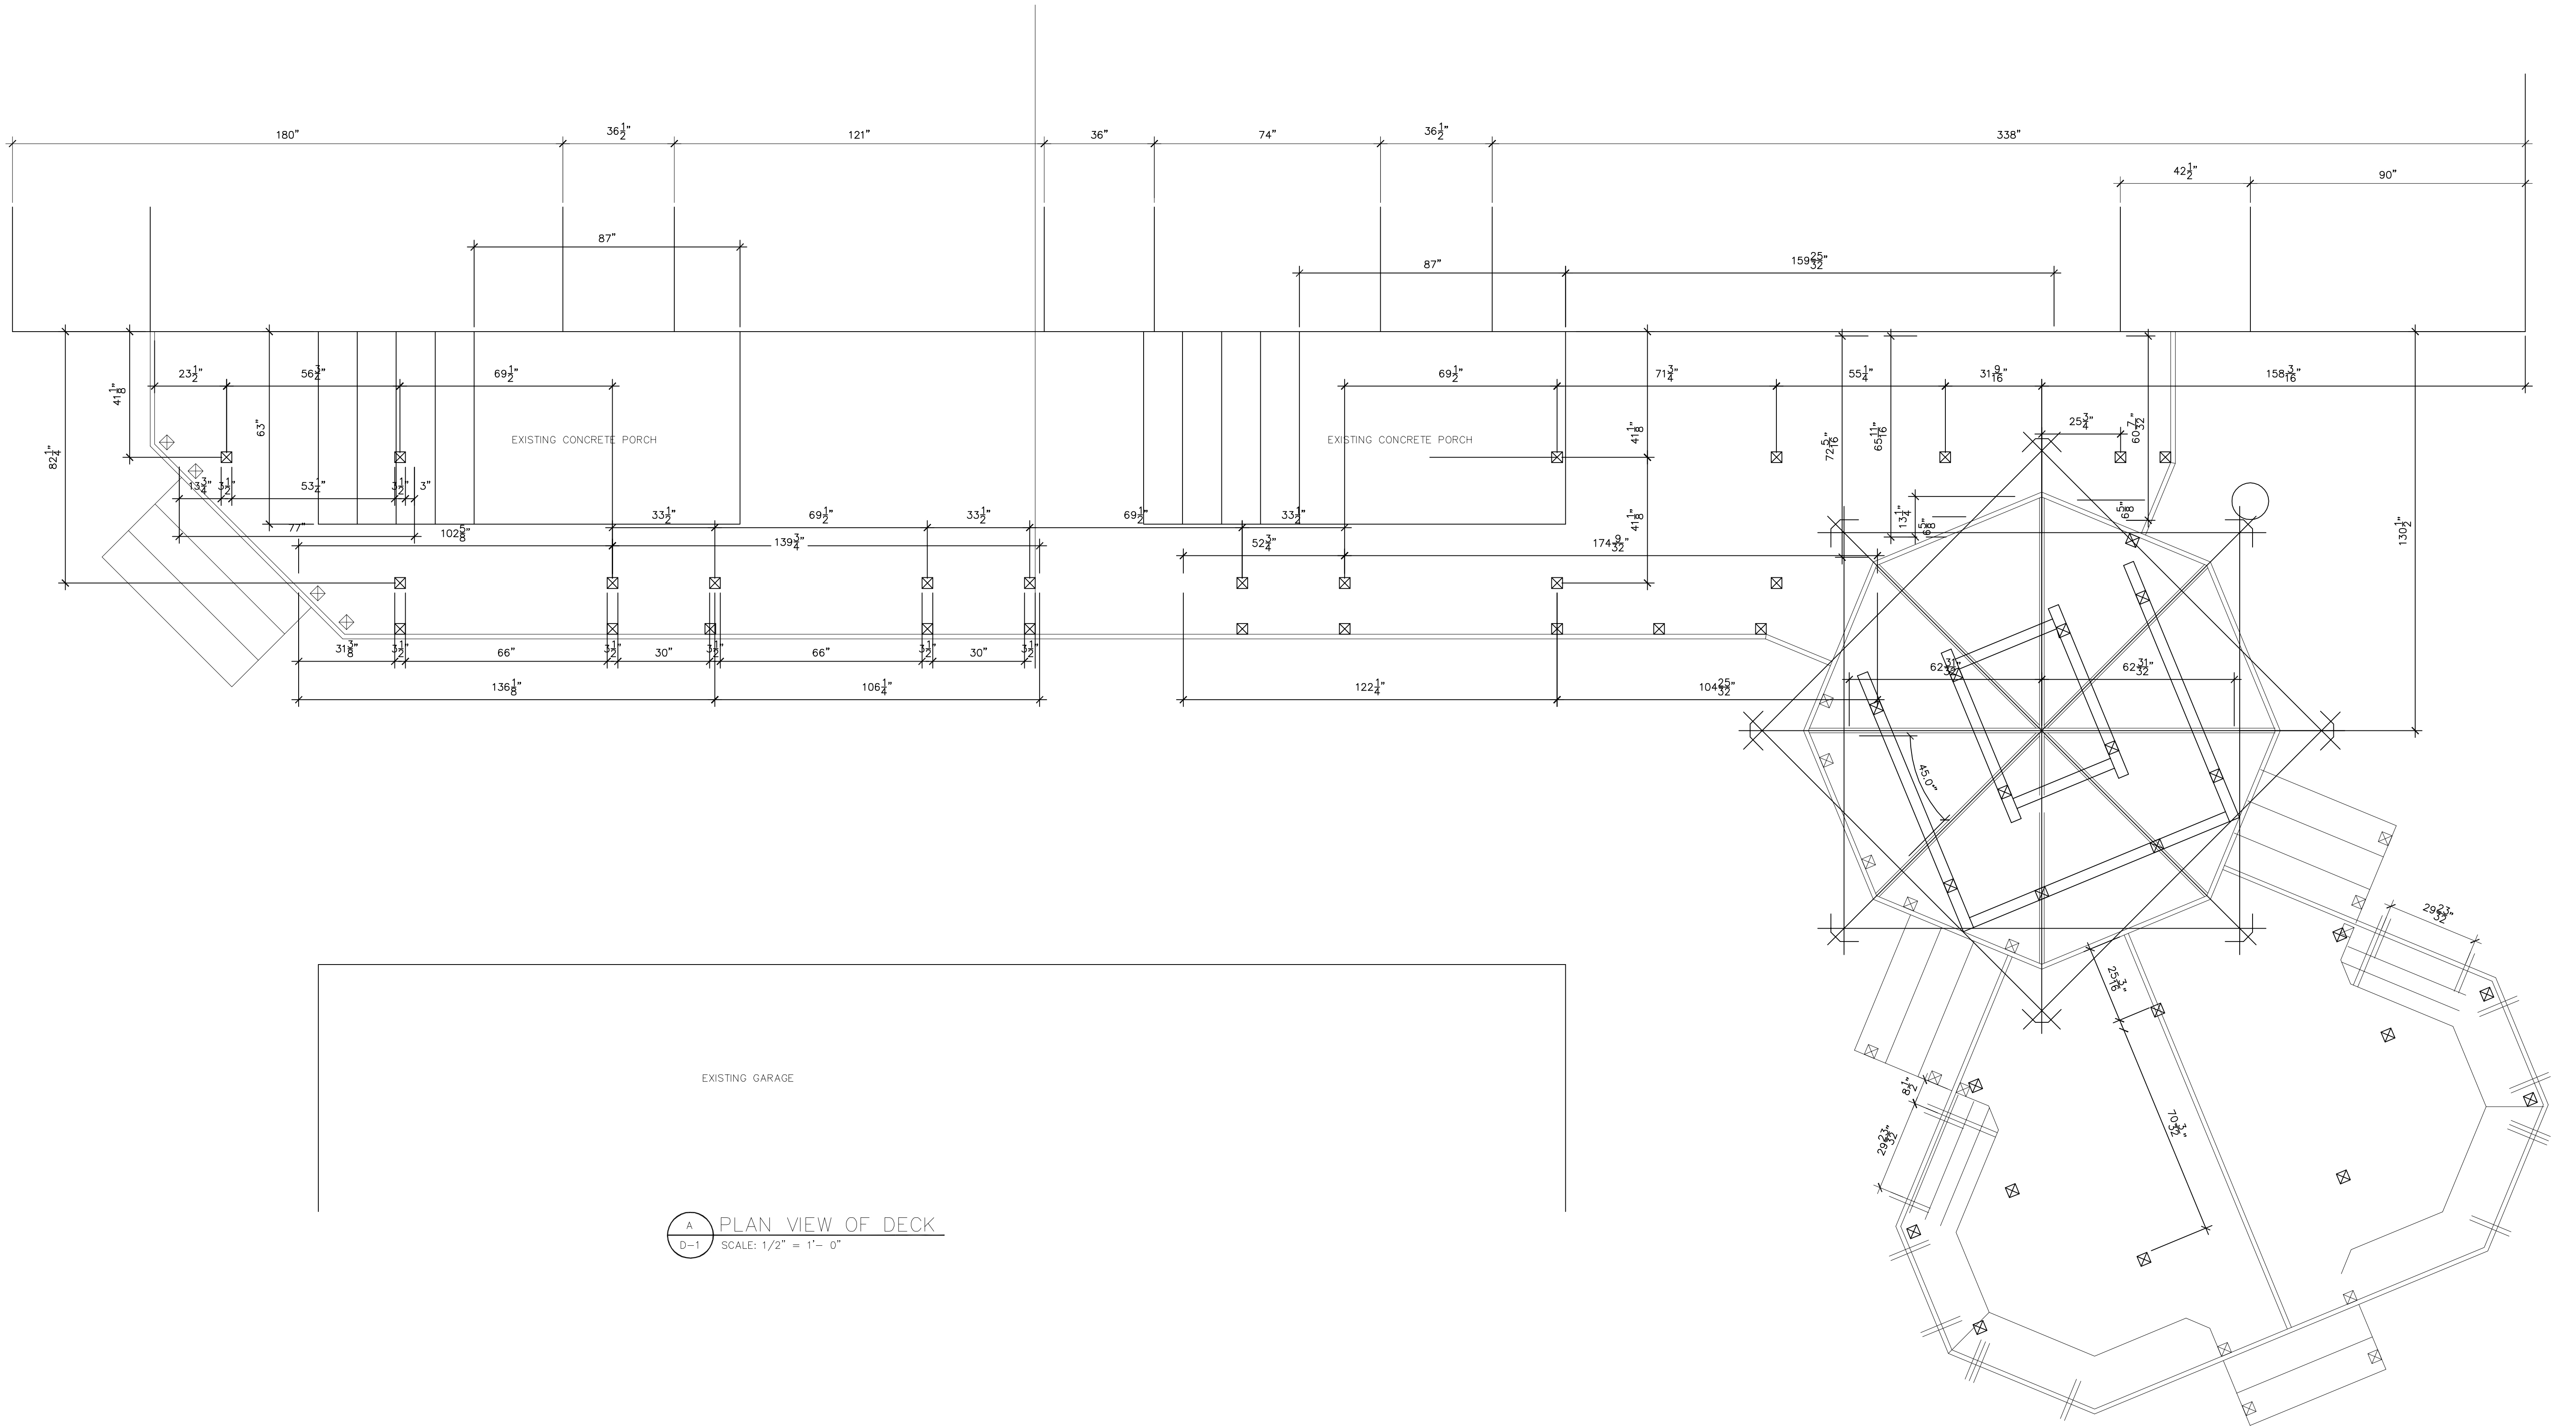

DRIVE

STREET

A PLAN VIEW OF DECK  
 D-1 SCALE: 1/2" = 1'-0"

A PLAN VIEW OF DECK  
D-1 SCALE: 1/2" = 1'-0"

A PLAN VIEW OF DECK  
 D-1 SCALE: 1/2" = 1'-0"