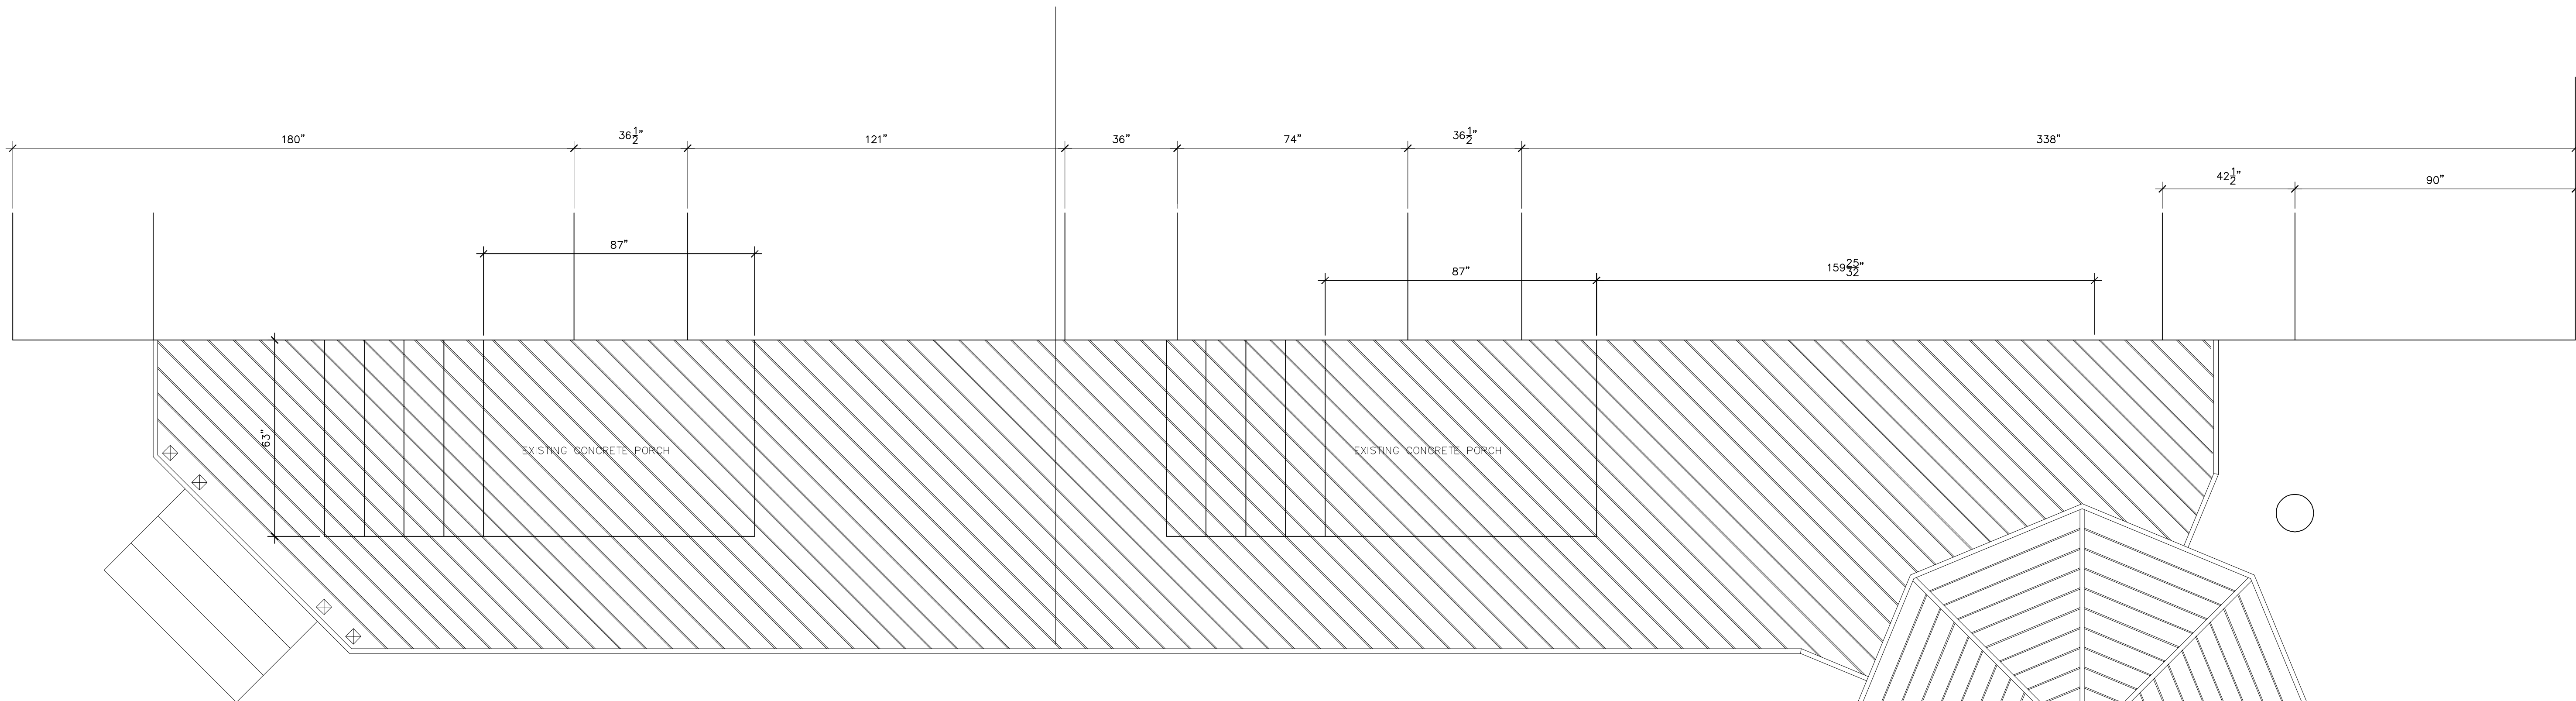

DRIVE

STREET

A PLAN VIEW OF DECK  
 D-1 SCALE: 1/2" = 1'-0"

A PLAN VIEW OF DECK  
D-1 SCALE: 1/2" = 1'-0"

A PLAN VIEW OF DECK  
 D-1 SCALE: 1/2" = 1'-0"