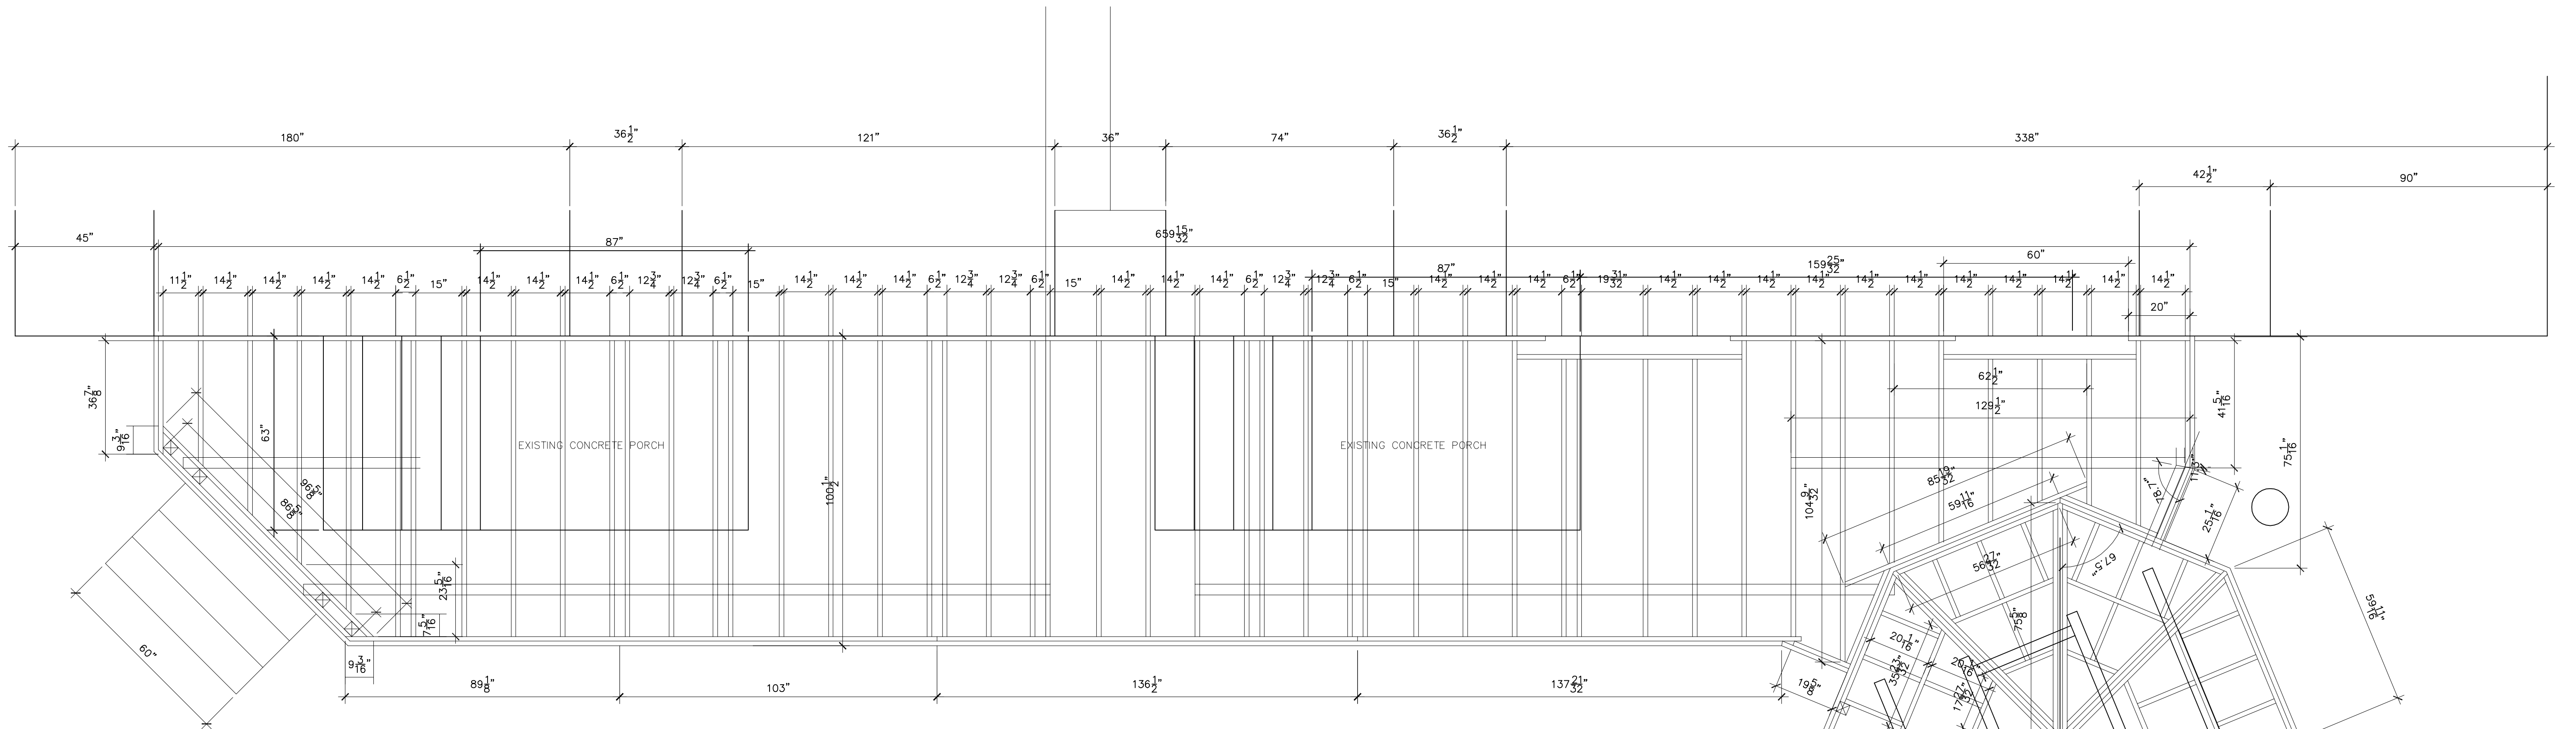

DRIVE

STREET

A PLAN VIEW OF DECK  
 D-1 SCALE: 1/2" = 1'-0"

A PLAN VIEW OF DECK  
D-1 SCALE: 1/2" = 1'-0"

A PLAN VIEW OF DECK  
 D-1 SCALE: 1/2" = 1'-0"